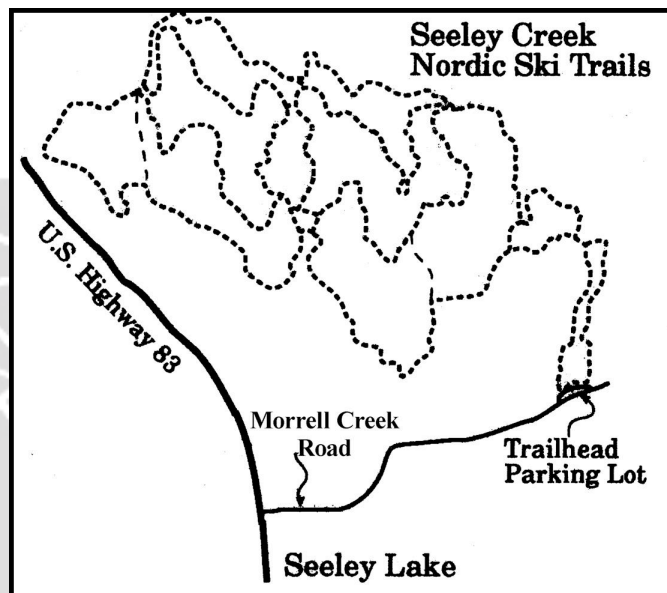

36th Annual OSCAR

Seeley Lake, MT- Cross-Country Ski Marathon January 27, 2018

Part of the Trailhead Ski Race Series

Race Start: Seeley Creek Nordic Ski Trails

All Races

Pre-Register on-line

seeleylakenordic.org & go to OSCAR tab

Or mail registration/release ahead of time

Or you can pay extra to register on race day

All registrants must pick up race bibs in person

50-K Marathon (minimum age 18)

Race day bib & chip pick up & late registration:

Saturday, January 27 at 8 AM

Age Classes: 18-20; 21-29, 30-39, 40-49,
50-59, 60+ male & female..

Start: **9 am - ONE start time for 50K**

The race is a single loop starting at the trailhead and going over Rice Ridge **counter-clockwise**.

Fees: $50 pre-registration.... Add $5 race day

All other ski races (all ages)

Race day bib pick up & Registration:

Saturday Jan 27, after 9 AM

(AFTER the marathon starts)

20-K race

Start **10:15am** Race loop is still clockwise

Fees $40 pre-registration.... Add $5 race day

10-K race

Start **10:30am**

Fees $30 pre-registration.... Add $5 race day

5-K race

Start **10:45am**

Fees $20 pre-registration.... Add $5 race day

Age Classes: 5-10, 11-14, 15-19, 20-29, 30-39,
40-49, 50-59, 60+; male & female

For Race Information: Lynn Carey 406 / 677-2343

Awards Ceremony & Chili Feed

Seeley Lake Elementary School: 2:15pm

Opens at 1 PM to warm & eat

Racers eat free; spectators eat for $2

Sponsored by

The Trail Head (& their Race Series)

Big Sky Brewing

Hammer Nutrition

Seeley Lake Nordic Ski Club

US Forest Service

Seeley Lake Lodging

Double Arrow Lodge - 677-2777 • 800-468-0777

Seeley Motor Lodge - 677-2335 • 800-237-9978

The Lodges on Seeley Lake - 677-2376 • 800-900-9016

Rich Ranch - 677-2317 • 800-532-4350

Montana Pines Motel - 677-2278

Tamaracks Resort - 677-2433 • 800-447-7216

Wilderness Gateway Inn - 677-2095 • 800-355-5588

Whitetail Cabins - 677-2024