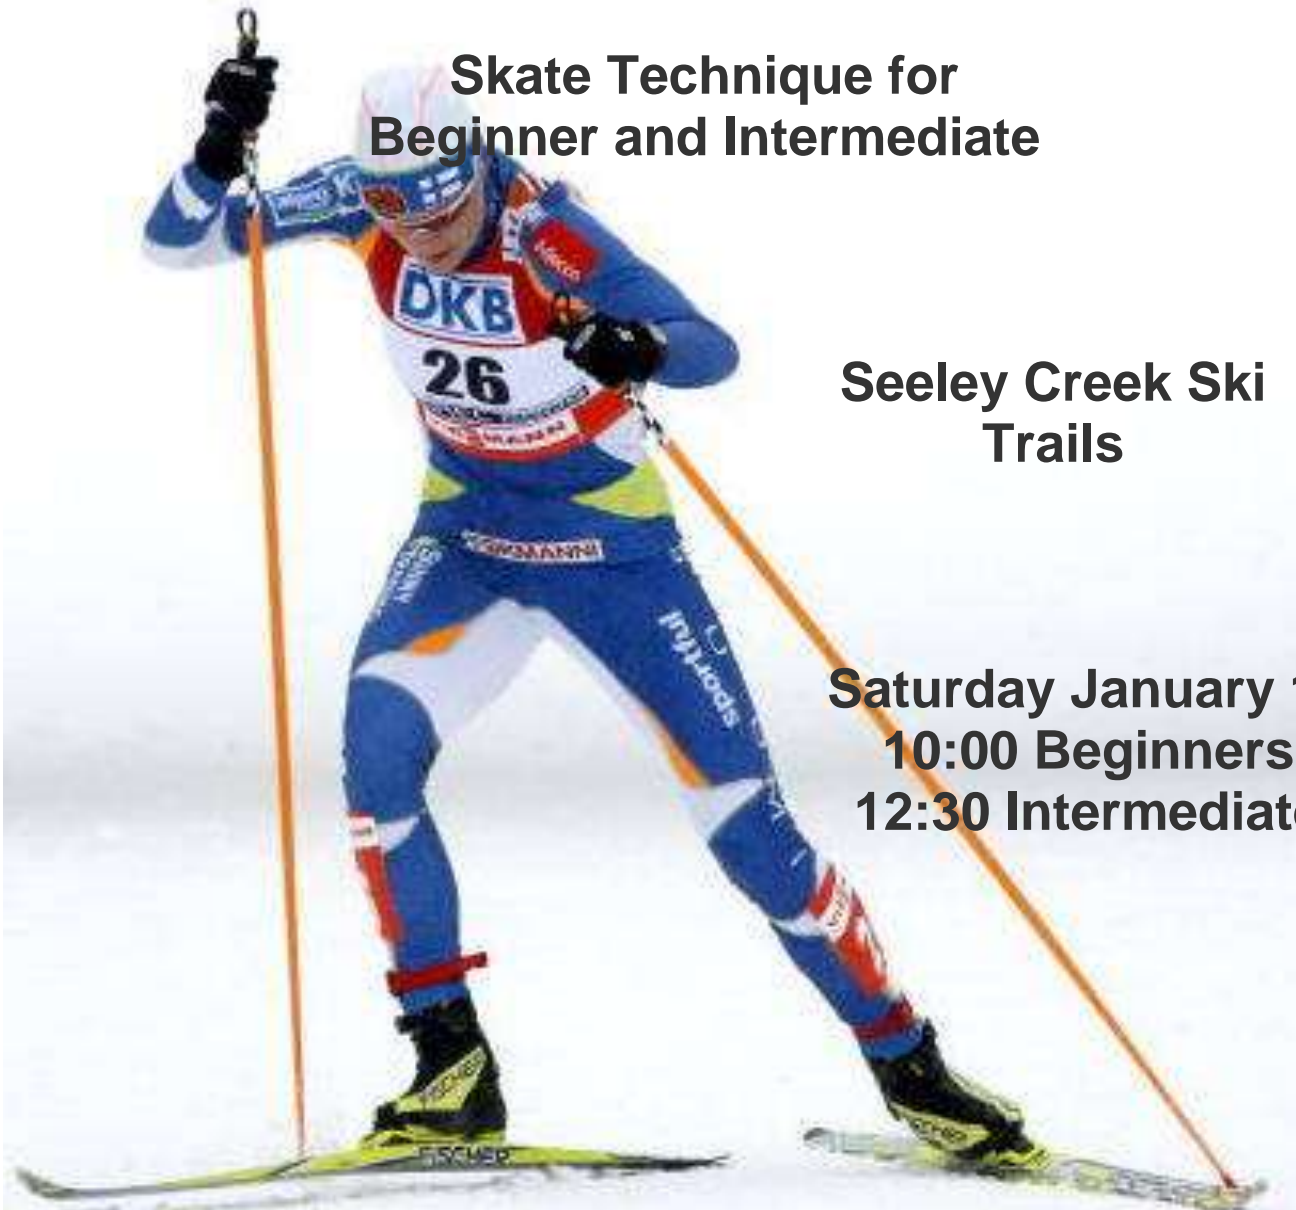

XC SKI CLINIC

**Skate Technique for
Beginner and Intermediate**

**Seeley Creek Ski
Trails**

**Saturday January 12
10:00 Beginners
12:30 Intermediate**

**Donations to Seeley Lake Nordic Club
to offset costs gratefully accepted**