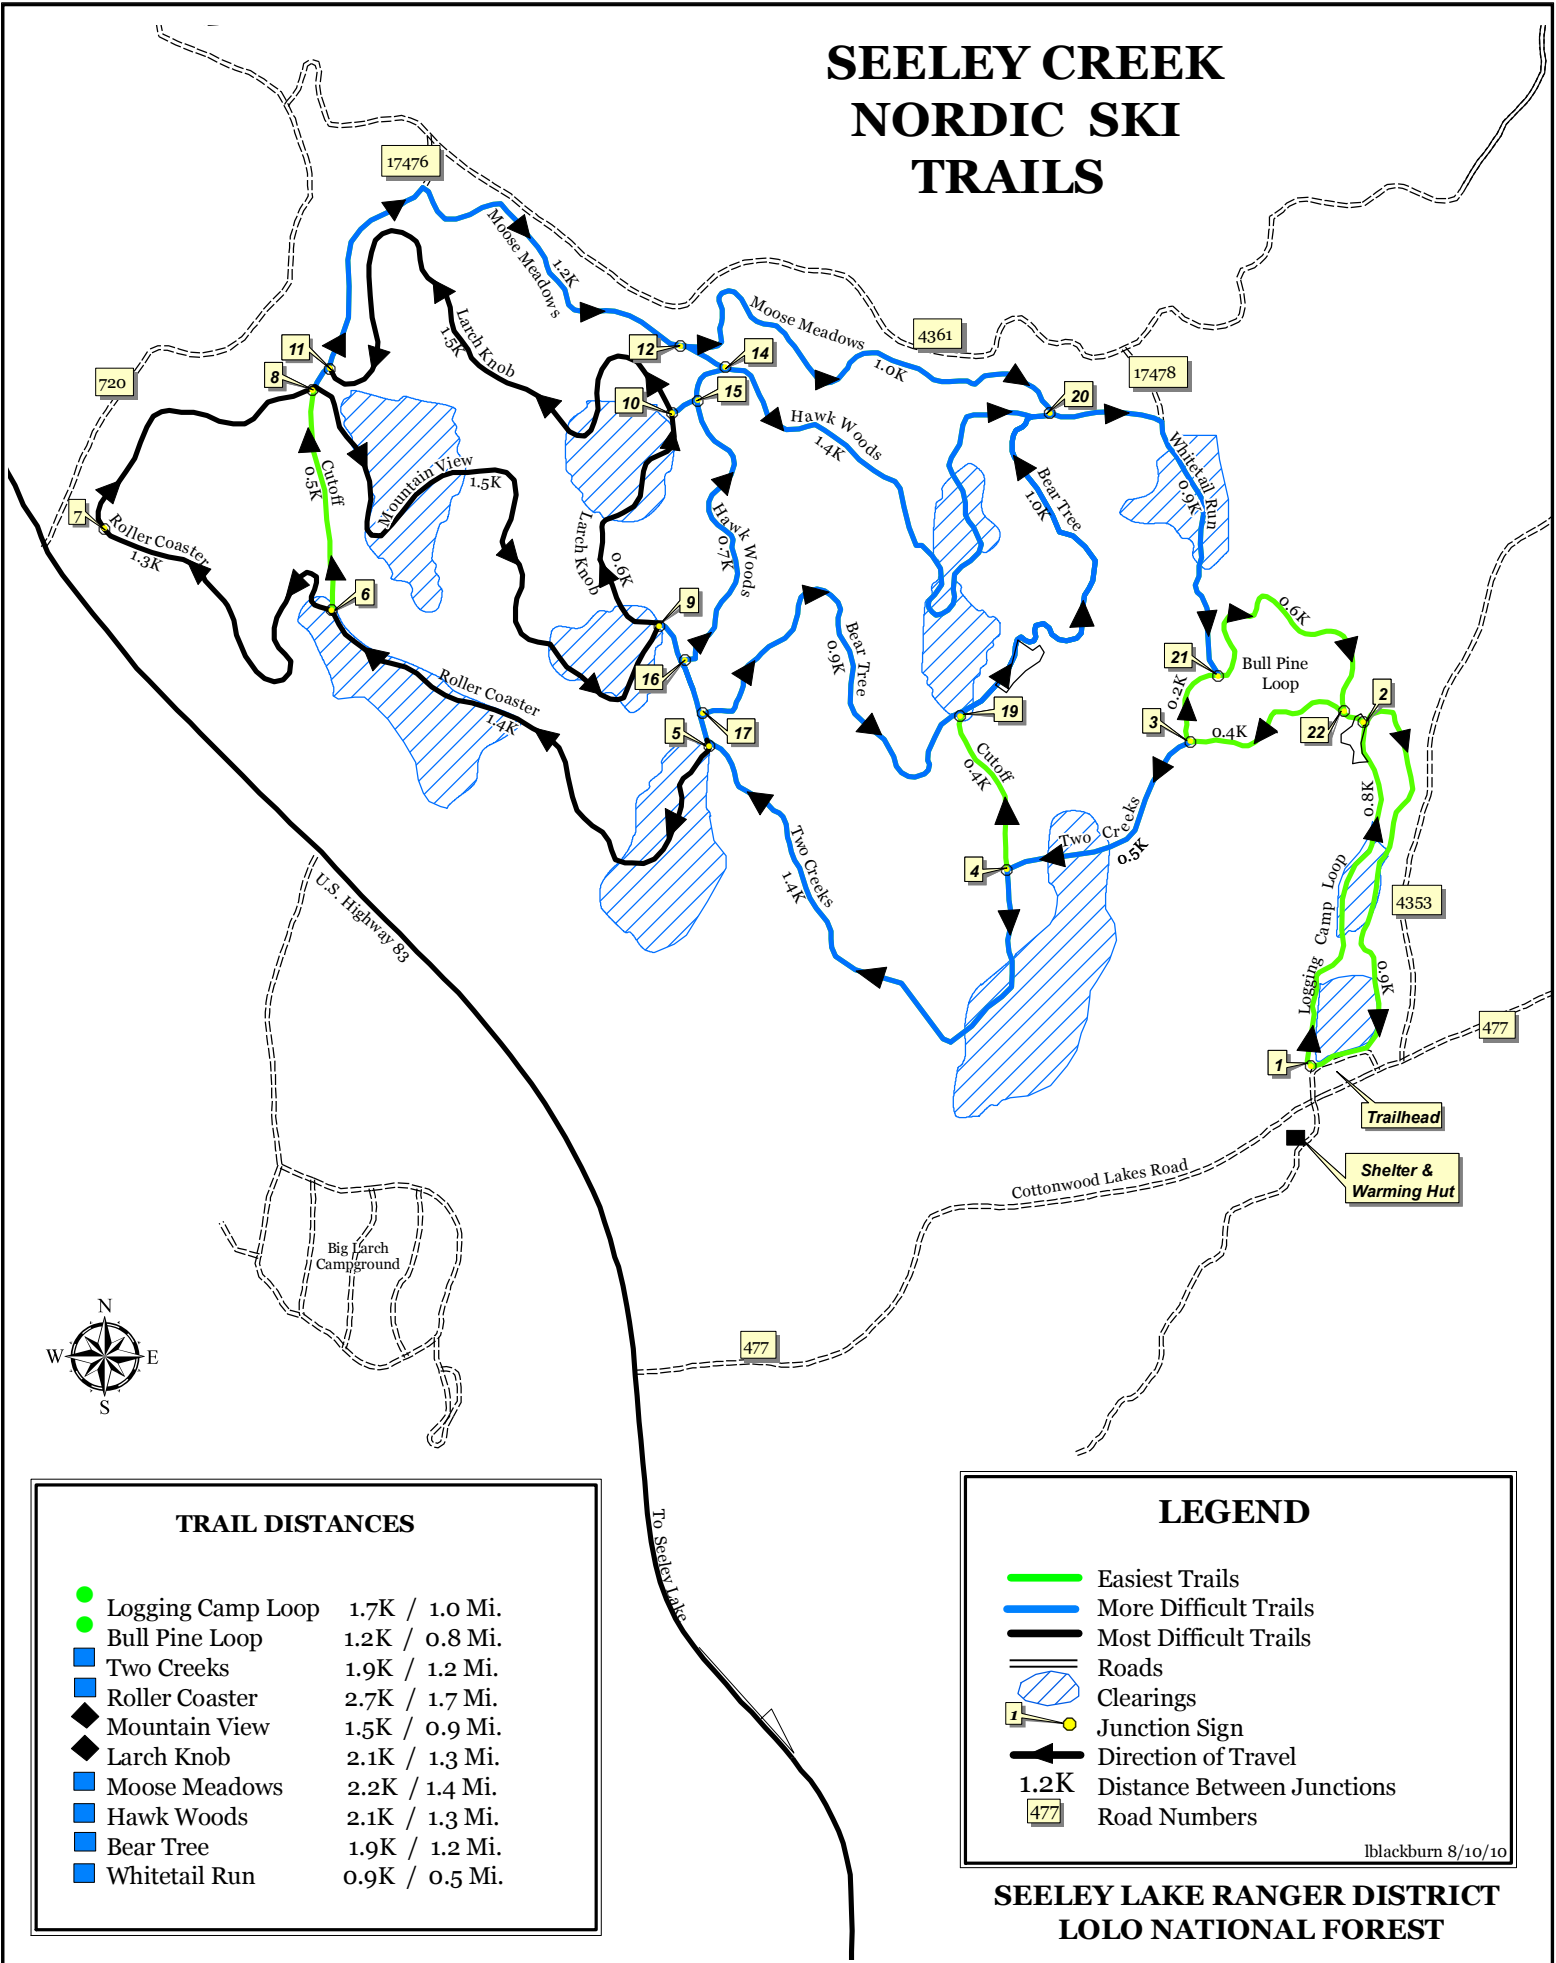

# SEELEY CREEK NORDIC SKI TRAILS

## TRAIL DISTANCES

●	Logging Camp Loop	1.7K / 1.0 Mi.
●	Bull Pine Loop	1.2K / 0.8 Mi.
■	Two Creeks	1.9K / 1.2 Mi.
■	Roller Coaster	2.7K / 1.7 Mi.
■	Mountain View	1.5K / 0.9 Mi.
■	Larch Knob	2.1K / 1.3 Mi.
■	Moose Meadows	2.2K / 1.4 Mi.
■	Hawk Woods	2.1K / 1.3 Mi.
■	Bear Tree	1.9K / 1.2 Mi.
■	Whitetail Run	0.9K / 0.5 Mi.

## LEGEND

- Easiest Trails
- More Difficult Trails
- Most Difficult Trails
- Roads
- Clearings
- 1 Junction Sign
- ▶ Direction of Travel
- 1.2K Distance Between Junctions
- 477 Road Numbers

lblackburn 8/10/10

SEELEY LAKE RANGER DISTRICT  
LOLO NATIONAL FOREST